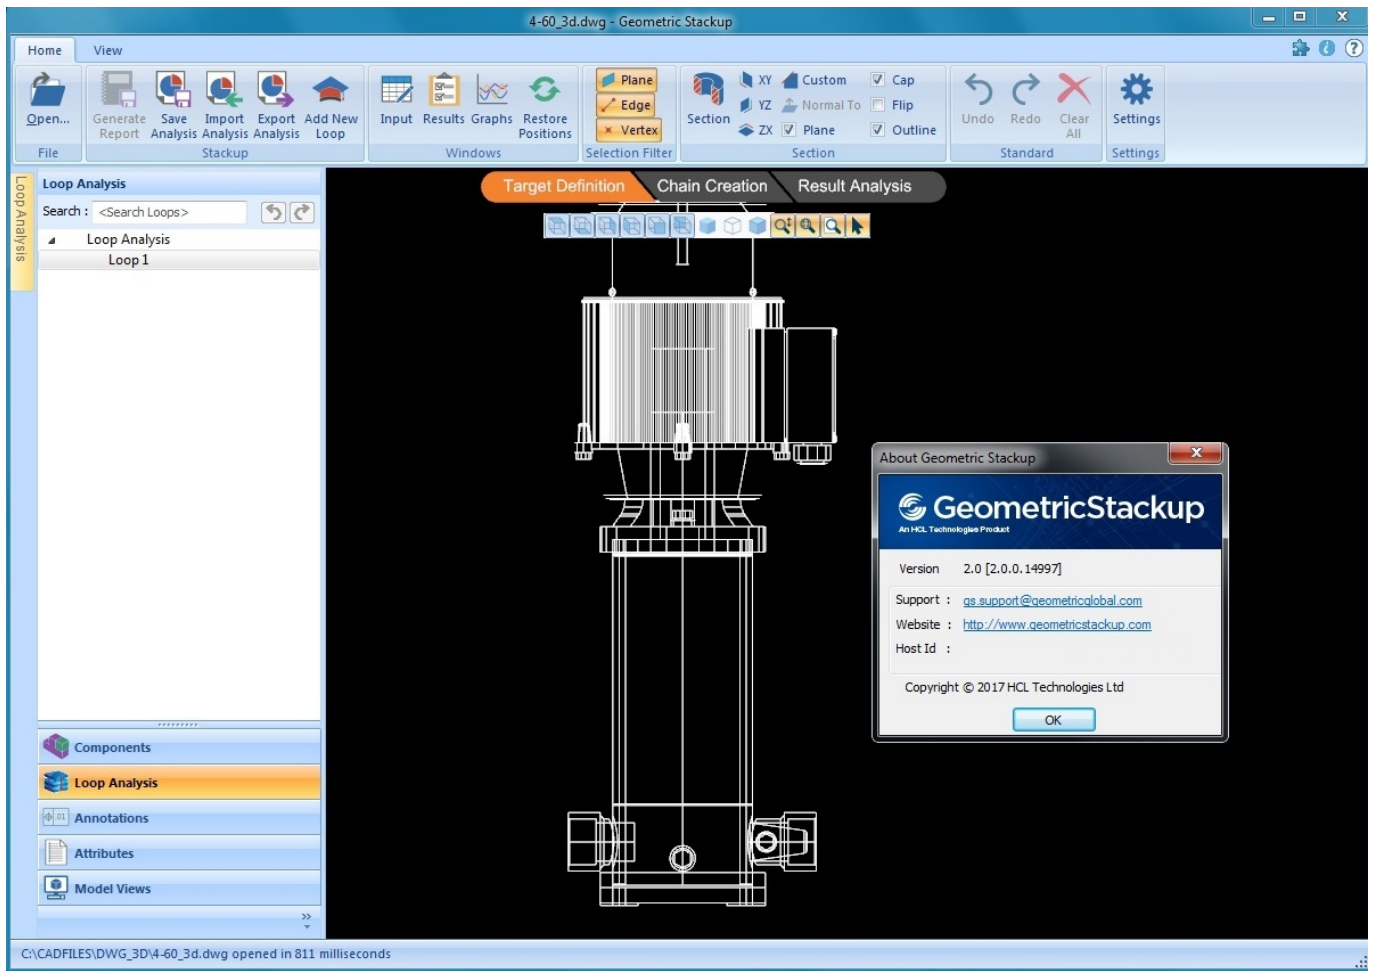

Download from
Dreamstime.com

This watermarked comp image is for previewing purposes only.

ID 35103813

© Yulia Gapeenko | Dreamstime.com

[HerunterladenInventor Nesting 2010 Schl Sselgenerator 64 Bits](#)

[HerunterladenInventor Nesting 2010 Schl Sselgenerator 64 Bits](#)